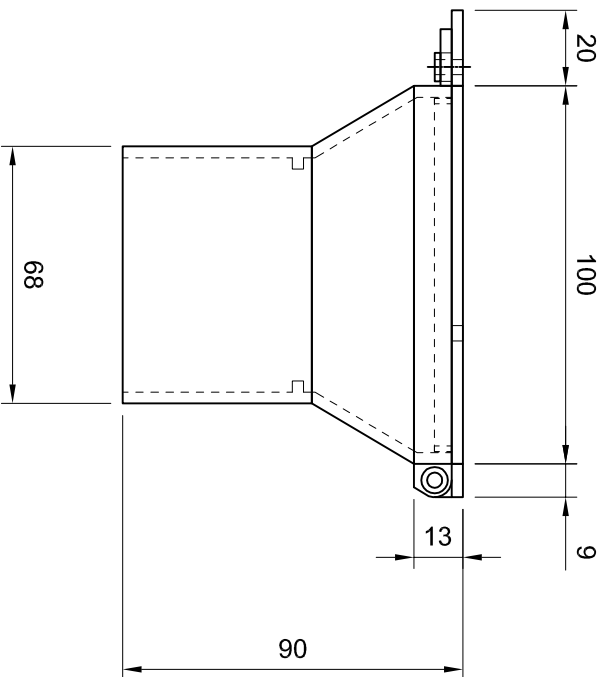

PLAN

ELEVATION

MONA GRANDE
PLANT SYSTEM

OPEN